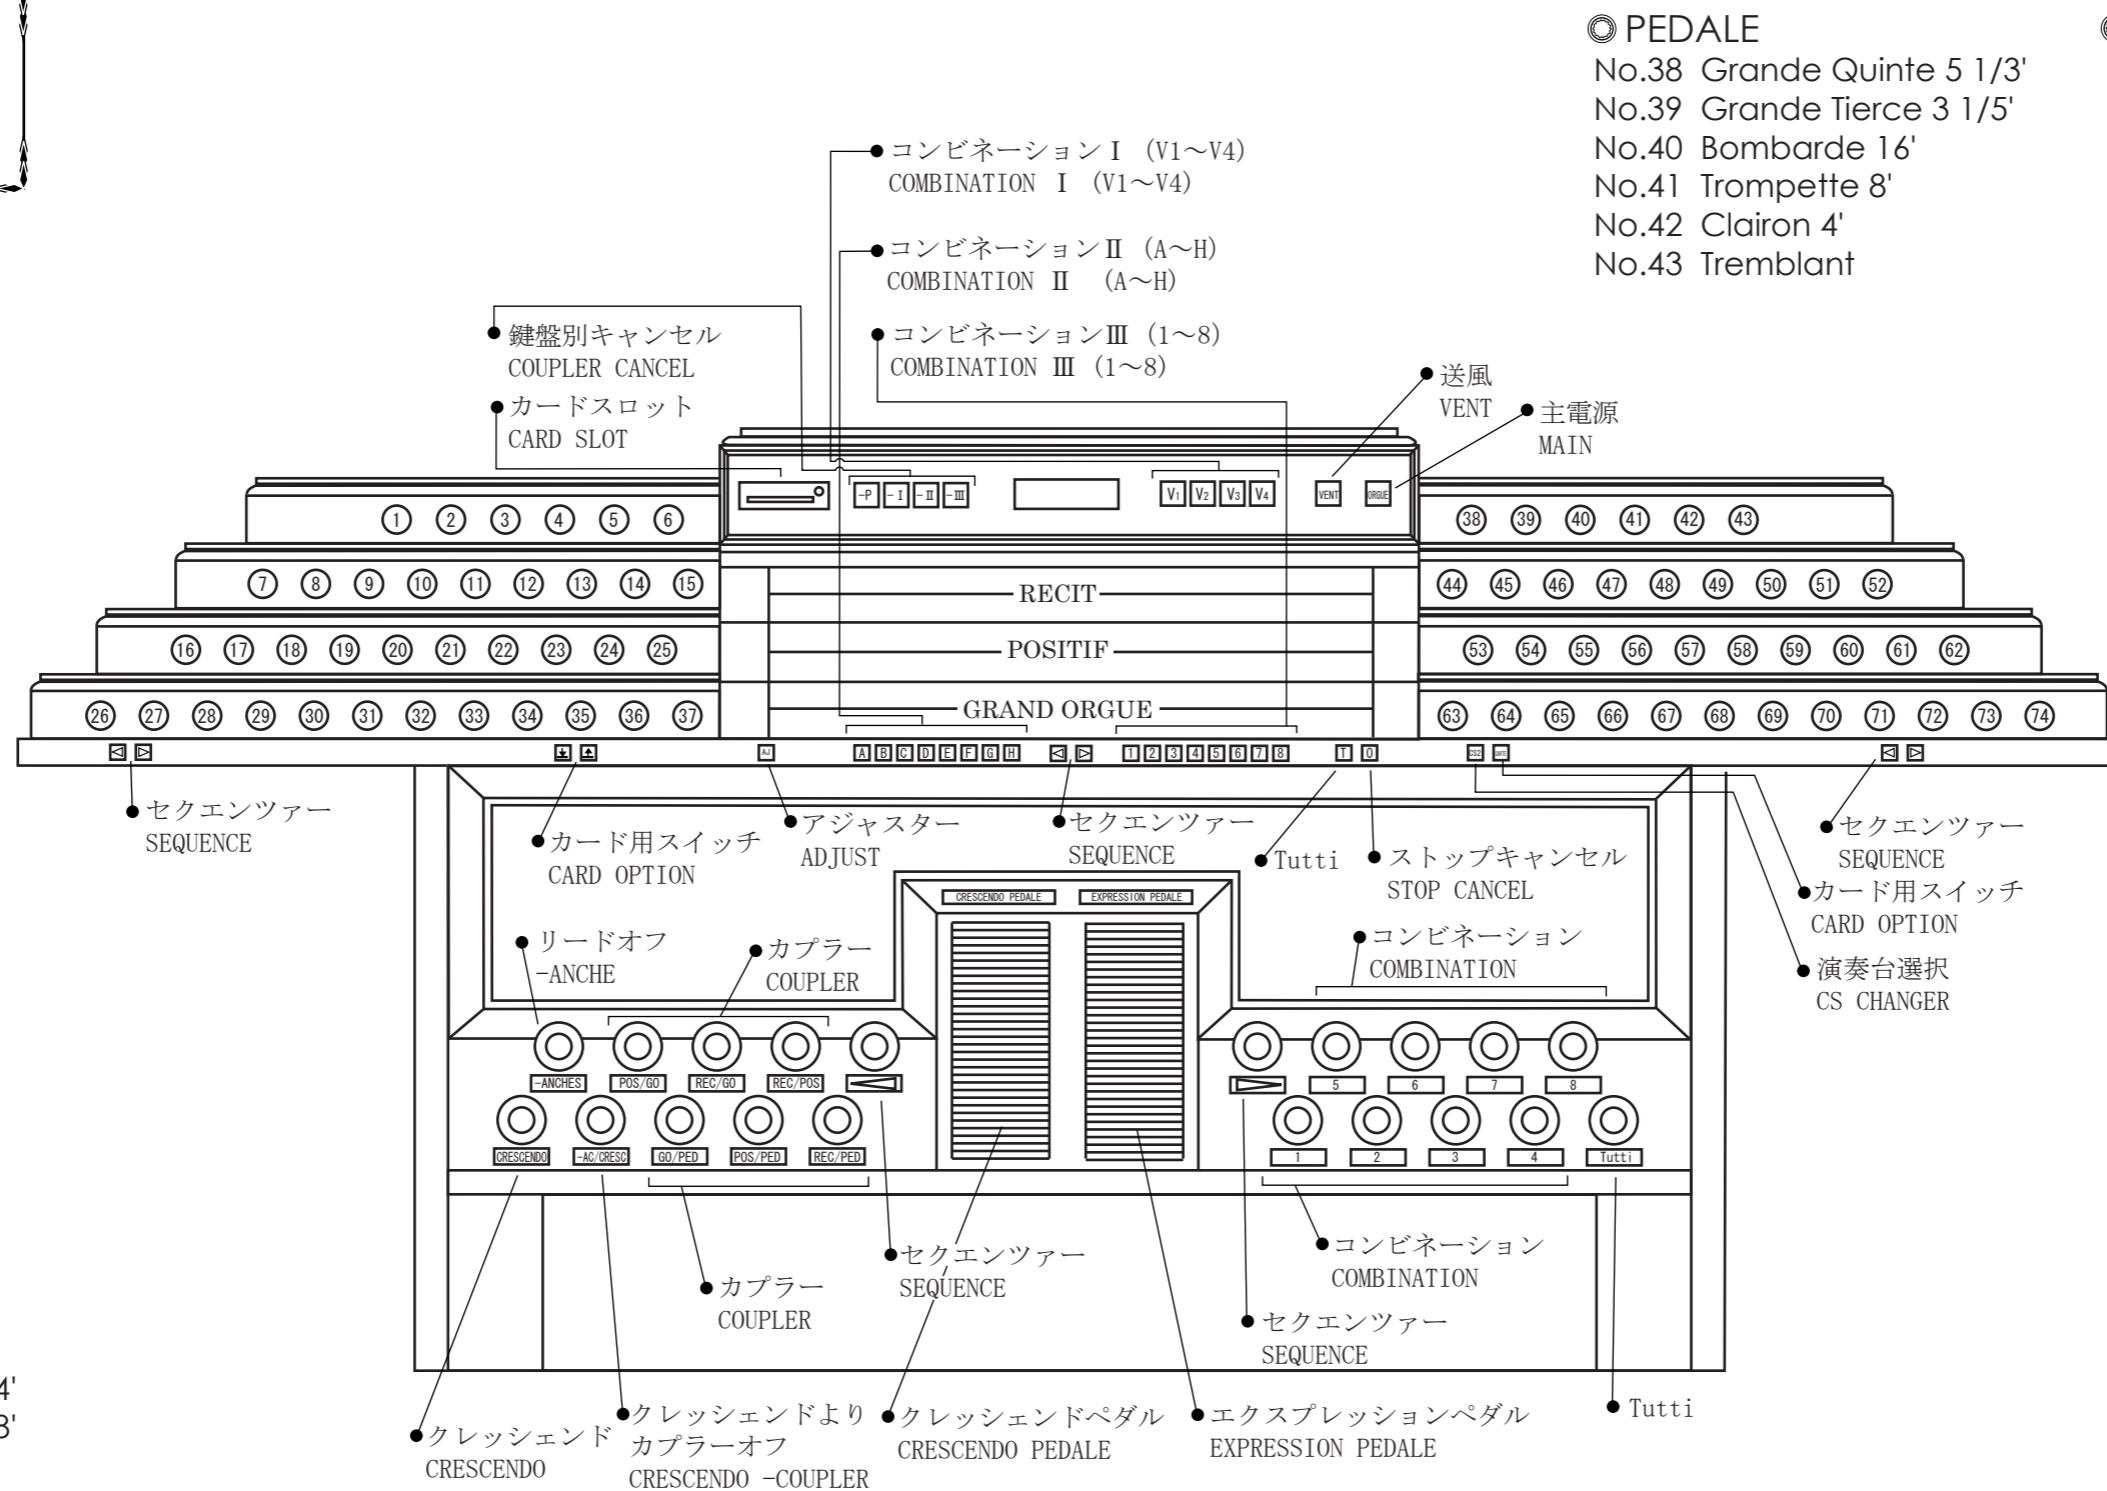

第2演奏台 Console 2

- ◎PEDALE
 No.1 Prestant 4'
 No.2 Flute 8'
 No.3 Violoncelle 8'
 No.4 Principale 16'
 No.5 Bourdon 16'
 No.6 Bourdon 32'

- ◎RECIT
 No.7 REC./PED.
 No.8 Flute harmonique 1'
 No.9 Flute harmonique 2'
 No.10 Flute harmonique 4'
 No.11 Flute harmonique 8'
 No.12 Plein-jeu V
 No.13 Prestant 4'
 No.14 Bourdon 8'
 No.15 Bourdon 16'

- ◎POSITIF
 No.16 POS./PED.
 No.17 Tierce 1 3/5'
 No.18 Quarte de Nasard 2'
 No.19 Nasard 2 2/3'
 No.20 Flute 4'
 No.21 Bourdon 8'
 No.22 Plein-jeu VI
 No.23 Doublette 2'
 No.24 Prestant 4'
 No.25 Montre 8'